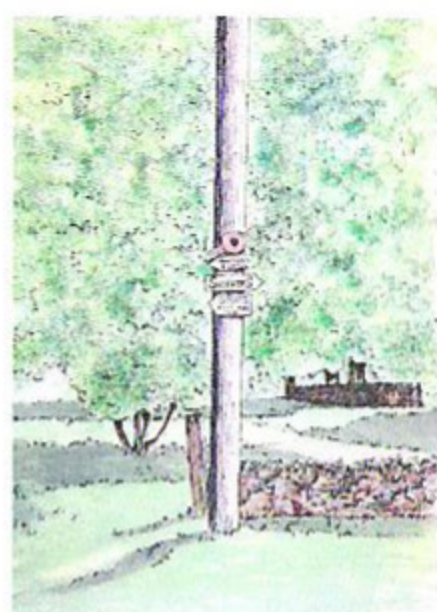

Area Scenes

"Waterfront Barn"

"For Two"

"Dunes"

"Summer Dunes"

"Beetlecat Afternoon"

"Beach Roses"

"Barbara's Garden"

"Sign Post"

Misc.

"Old Red"

"Tuscan Treasure"

"Cut Glass"

"Snow Day"

Italy

"Pontevecchio"

"Canal III"

"Venice Cafe"

Note Cards

from original
watercolors
by
Wanda Edwards

"Cottages at Wellfleet" after Hopper

"The Gate"

Architecture

"NOLA Rooftop"