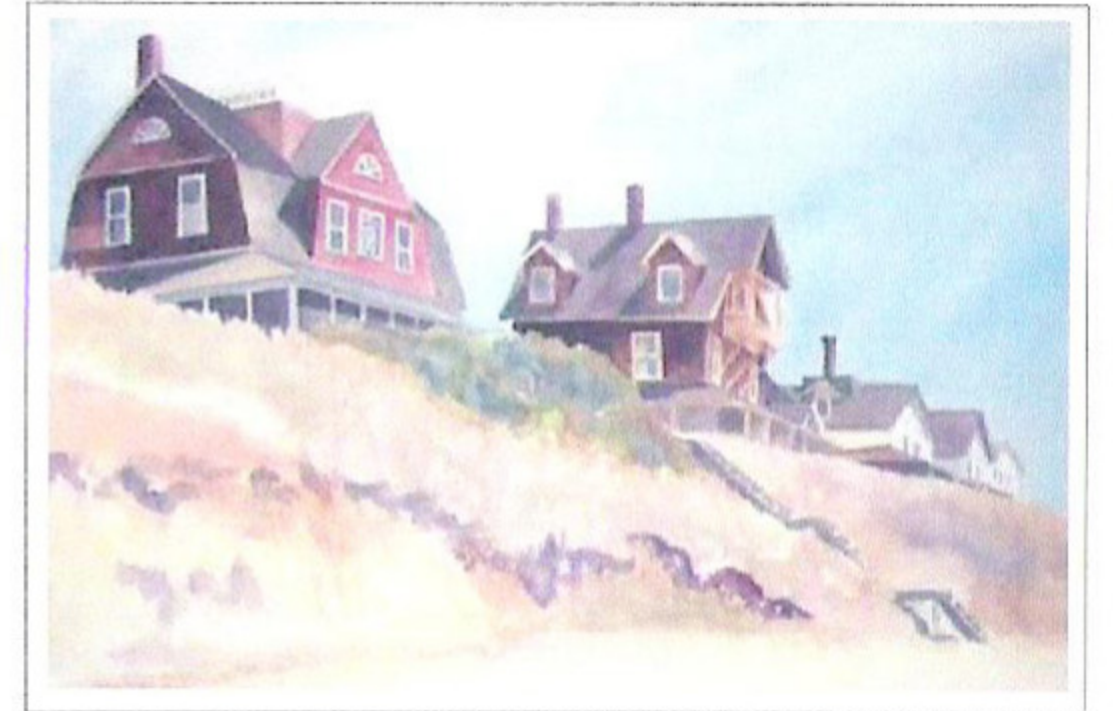

"Sign Post"

Misc.

"Old Red"

"Tuscan Treasure"

"Cut Glass"

"Snow Day"

Italy

"Pontevecchio"

"Canal III"

"Venice Cafe"

Note Cards

from original
watercolors
by
Wanda Edwards

"Cottages at Wellfleet" after Hopper

"The Gate"

Architecture

"NOLA Rooftop"

"Porch View"

"Yellow Porch"

"Savannah Stairway"

"Westport Porch"

"White House"

"Bakery"

"Waterfront Porch"

Botanicals